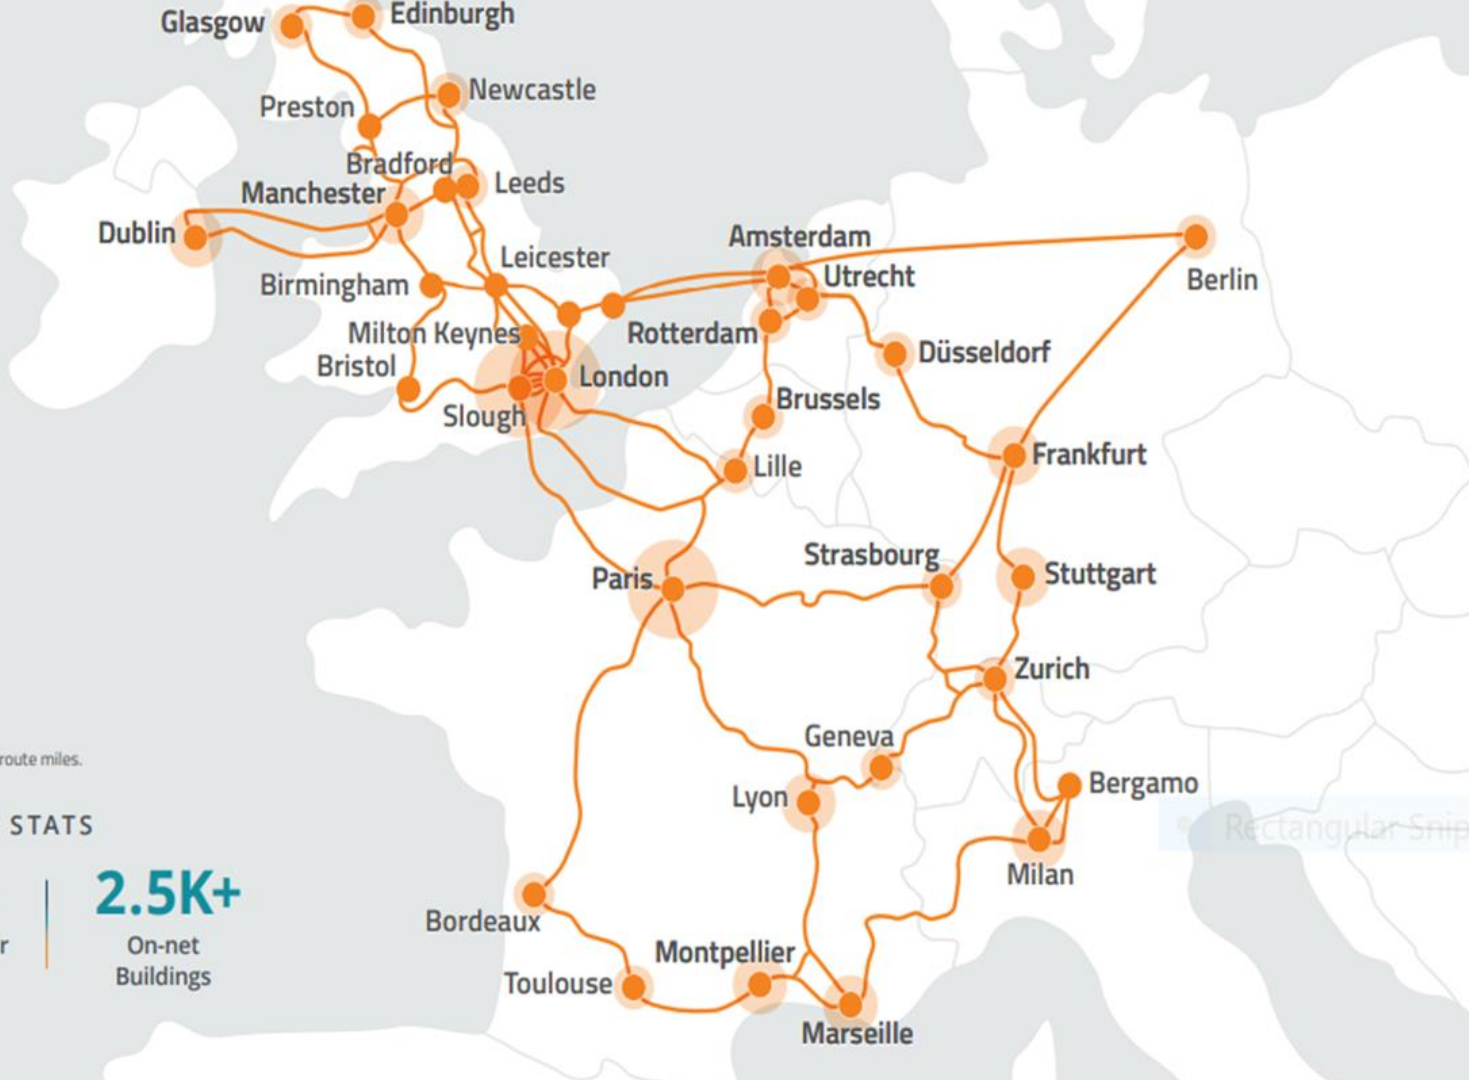

“Allô, c’est coupé! Ça remonte quand?”

Retour d’expérience d’un incident national

Thien Duc Nguyen,
Senior Engineer, *Waves Expert*

Connectivity

- Core PoP
- Core Network

Metro Market Size

- Small
- Medium
- Large

Metro market sizes based off owned fiber route miles.

NETWORK STATS

125

Core PoPs

16

Metro Fiber Markets

2.5K+

On-net Buildings