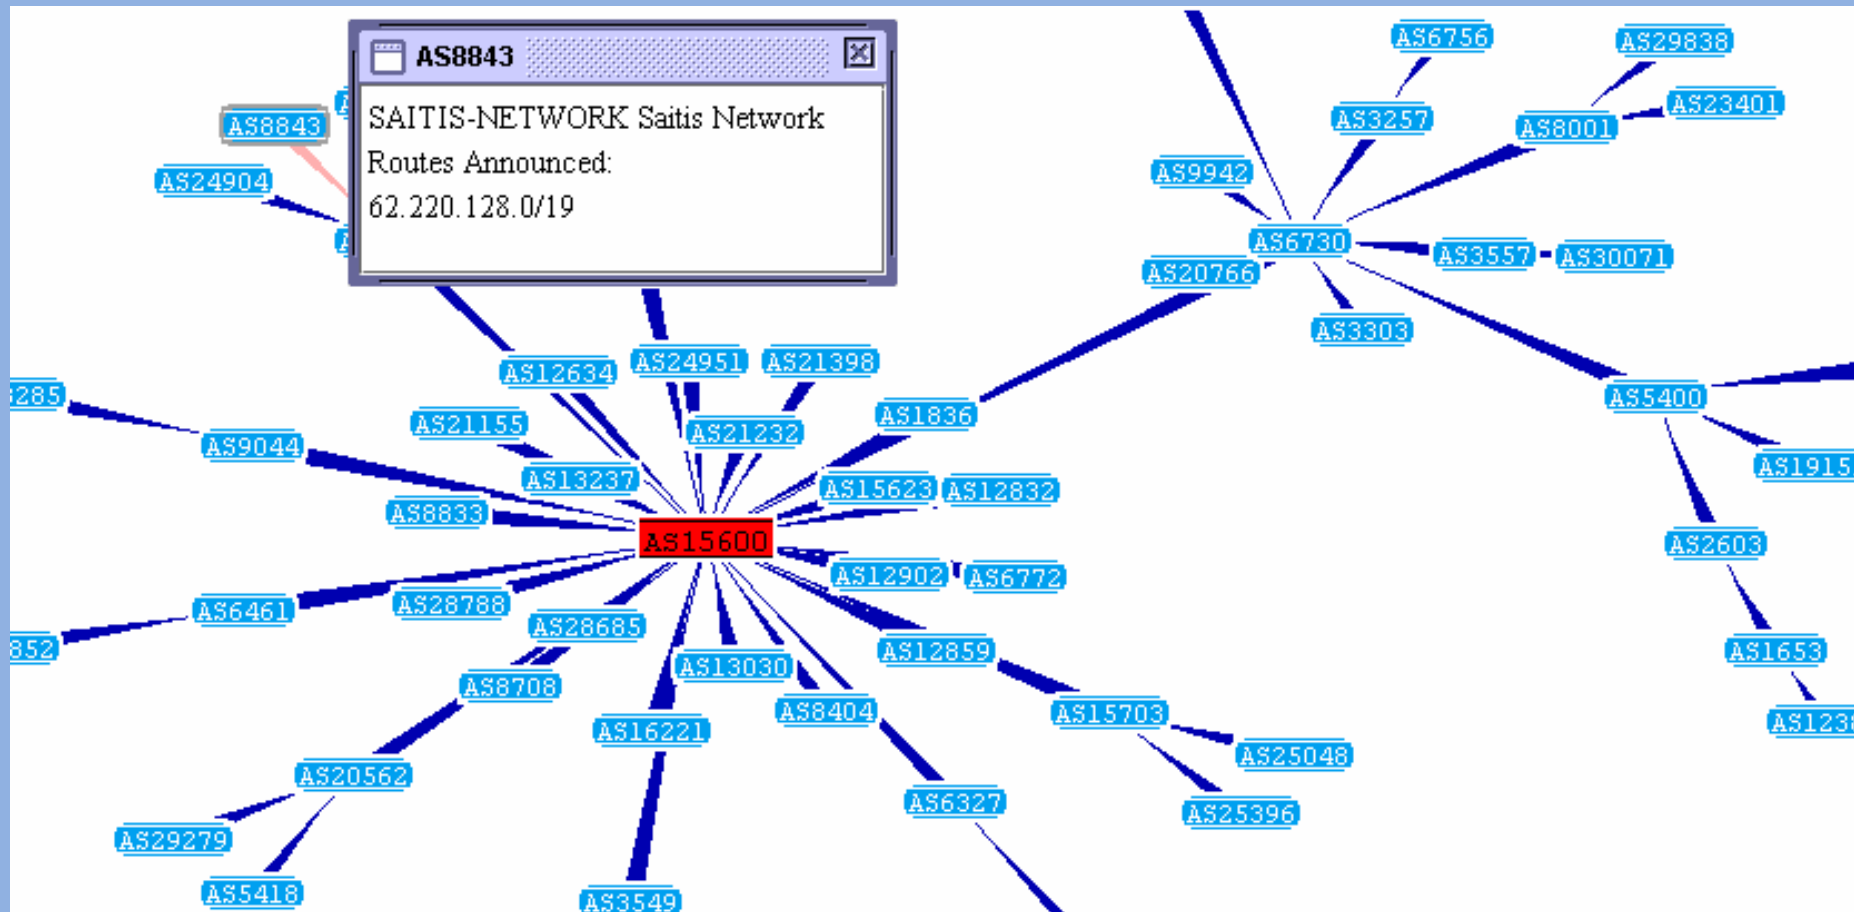

beta tool – <http://www.netlantis.org/tglb/>

Based on the open source java appled "TouchGraph Link Browser" - <http://www.touchgraph.com>