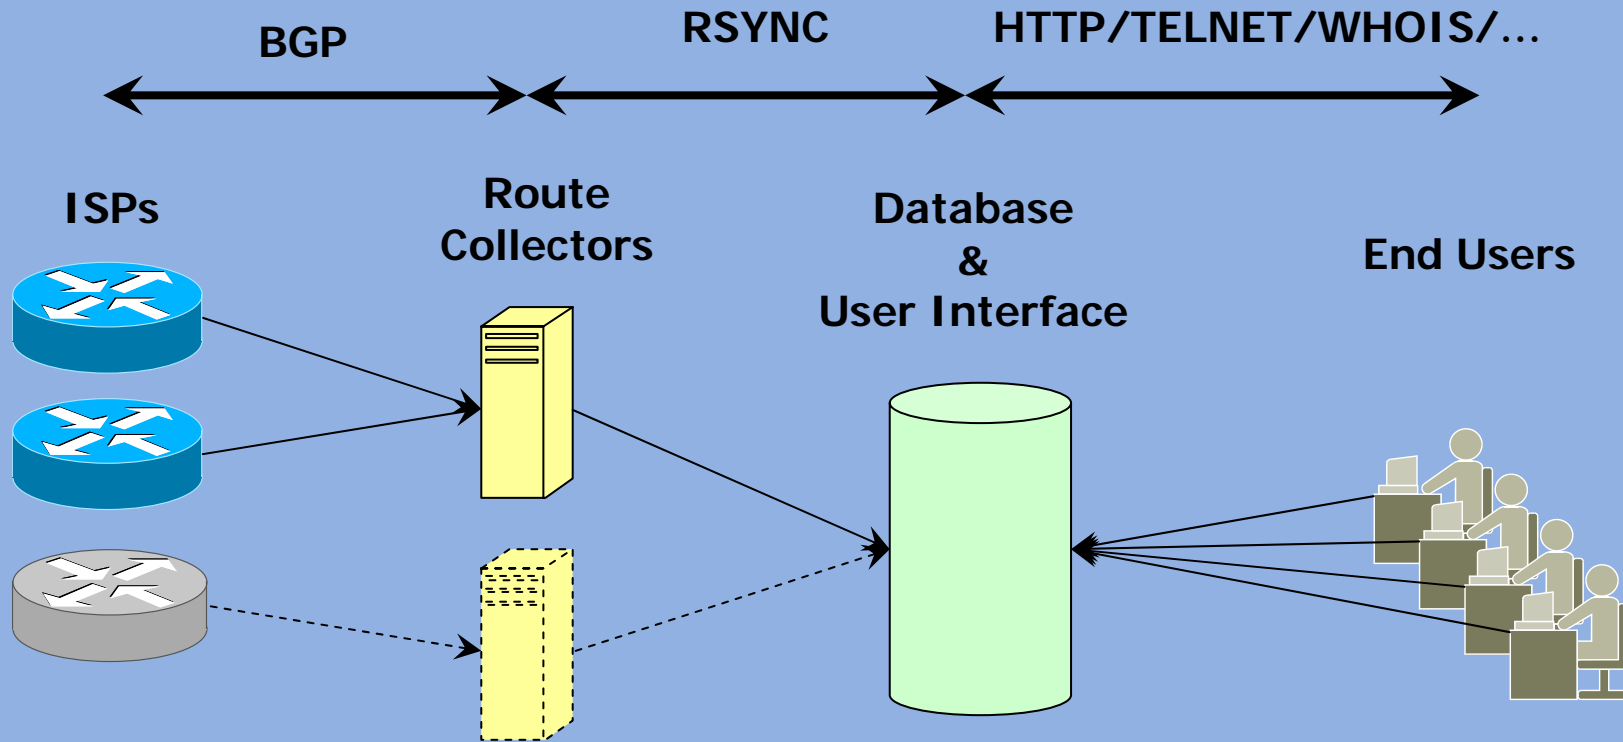

# What is NETLANTIS?

Netlantis is an open research project for **realtime** analysis and representation of BGP routing tables ...

## How does it work?

- **Graphical tools**
  - GASP (Graphical AS Paths)
  - AS MATRIX (graphical representation of AS PATHS, using 'graphviz')
  - ...
- **Analysis tools**
  - Check your AS
  - Bogus ASN in paths
  - Bogus prefixes
  - Different Graphs (IPv4 usage / prefix counter / ... )
  - ...
- **Miscellaneous tools**
  - Telnet and whois query tool
  - Cisco IP Phone XML interface
  - ...
- **Future tools**
  - Neteo
  - BGPmon
  - RootzMap
  - Java AS MATRIX
  - (your tools?)
  - ...