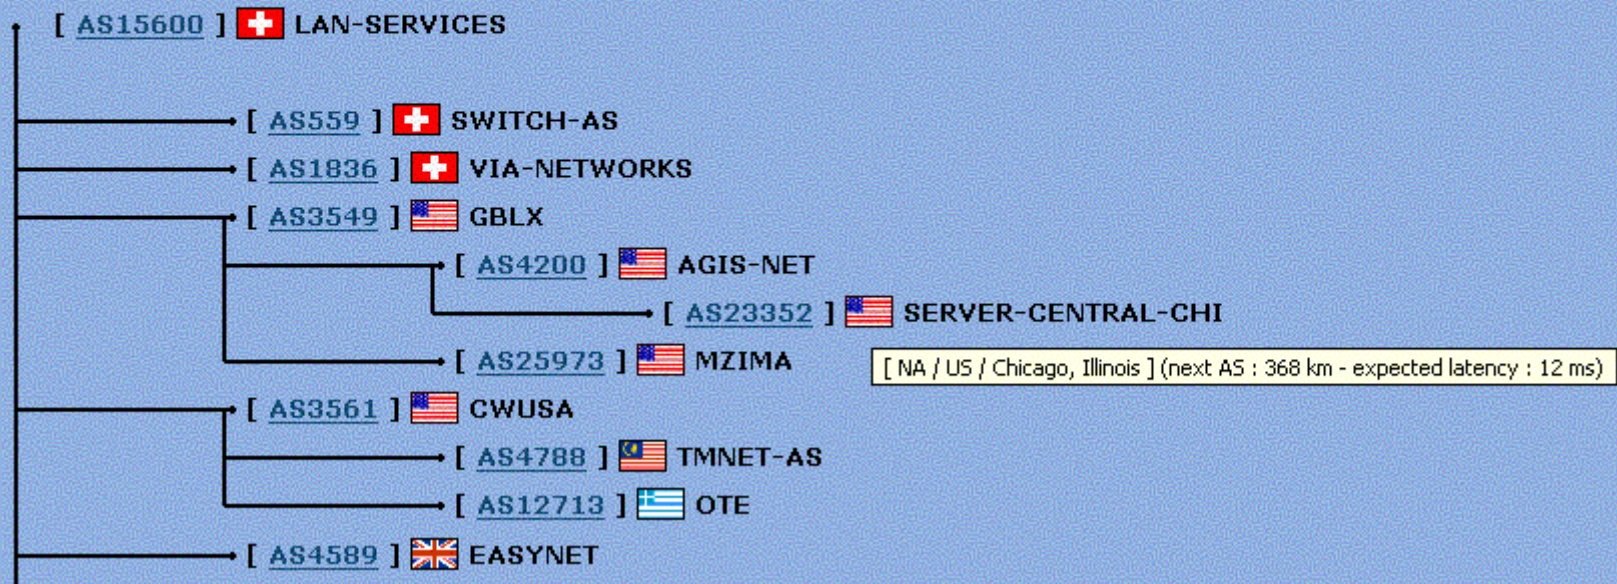

# What is NETLANTIS?

Netlantis is an open research project for **realtime** analysis and representation of BGP routing tables ...

## How does it work?

- **Graphical tools**
  - GASP (Graphical AS Paths)
  - AS MATRIX (graphical representation of AS PATHS, using 'graphviz')
  - ...
- **Analysis tools**
  - Check your AS
  - Bogus ASN in paths
  - Bogus prefixes
  - Different Graphs (IPv4 usage / prefix counter / ... )
  - ...
- **Miscellaneous tools**
  - Telnet and whois query tool
  - Cisco IP Phone XML interface
  - ...
- **Future tools**
  - Neteo
  - BGPmon
  - RootzMap
  - Java AS MATRIX
  - (your tools?)
  - ...

### Graphical AS Path for 62.204.96.0/19

This network is announced by AS15600.

Hold your mouse over the flag to get more details about a particular AS.