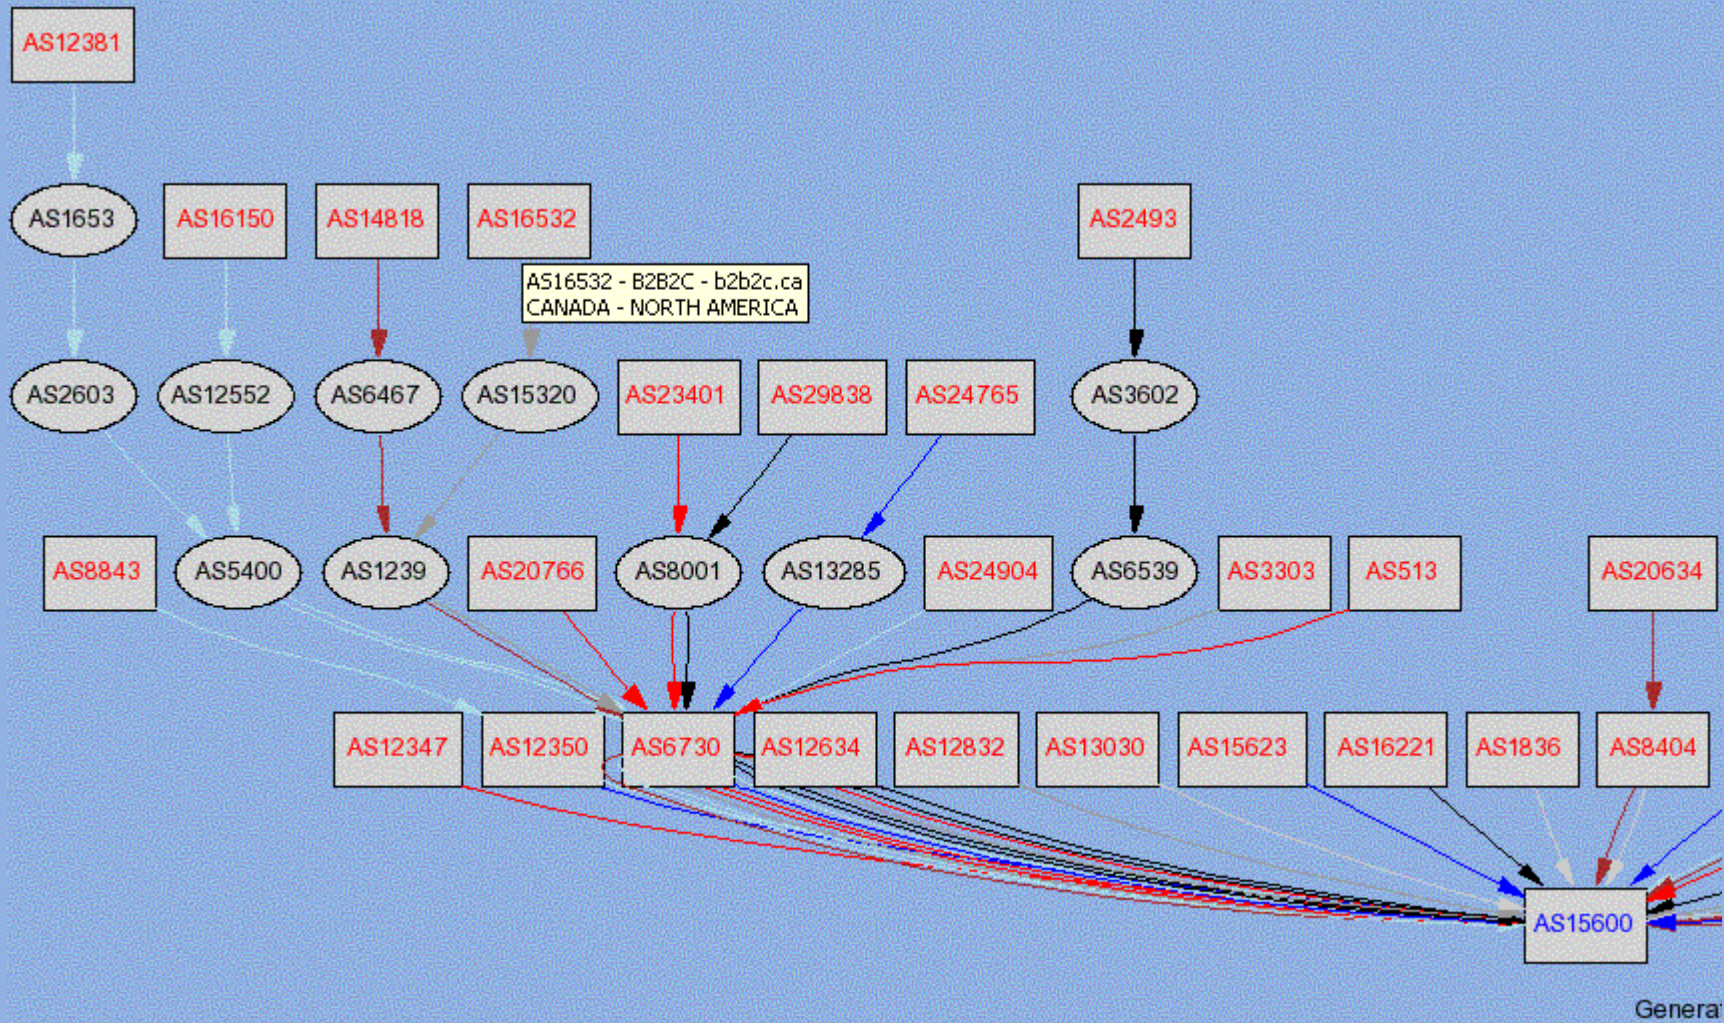

# What is NETLANTIS?

Netlantis is an open research project for **realtime** analysis and representation of BGP routing tables ...

## How does it work?

- **Graphical tools**
  - GASP (Graphical AS Paths)
  - AS MATRIX (graphical representation of AS PATHS, using 'graphviz')
  - ...
- **Analysis tools**
  - Check your AS
  - Bogus ASN in paths
  - Bogus prefixes
  - Different Graphs (IPv4 usage / prefix counter / ... )
  - ...
- **Miscellaneous tools**
  - Telnet and whois query tool
  - Cisco IP Phone XML interface
  - ...
- **Future tools**
  - Neteo
  - BGPmon
  - RootzMap
  - Java AS MATRIX
  - (your tools?)
  - ...

### Graphical AS Path for 62.204.96.0/19

This network is announced by AS15600.

Hold your mouse over the flag to get more details about a particular AS.

### ROUTE COLLECTOR