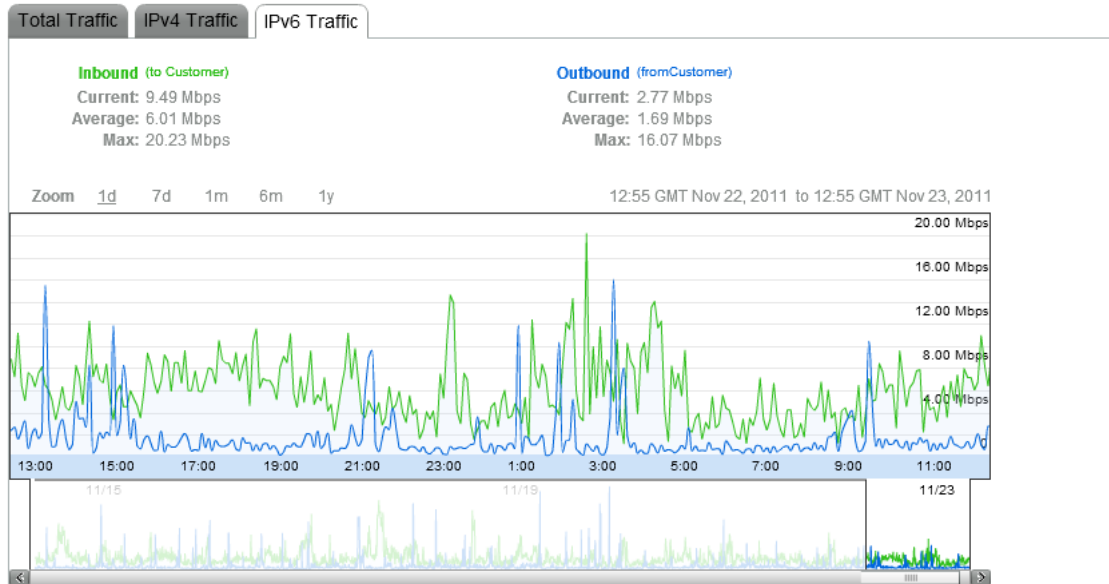

Equinix IX Portal - Statistiques sFlow – IPv6 traffic

IX PORTAL

HOME | MY ACCOUNT | CONTACT US | SITEMAP | LOGOUT

WELCOME, NICOLAS DEFFAYET 11/23/2011 02:32:22 PM, CET

ABOUT PEERING | TRAFFIC STATS | PARTICIPANT REPORTS | NETWORK & CLOUD SERVICES | TECHNICAL INFO | CALENDARS | NETWORK HEALTH | GRX | ADMIN

Home >> Port Statistics

Select A View

Single Carrier

Company

Select A Region

EU

Select An Exchange

Paris

Select A Port

EXPORT TO CSV

IPv6 Per Peering Participant Traffic For Last 24 Hours

Peer Port Name	ASN	Port Type	IPv6 Inbound Av	IPv6 Inbound Ma	IPv6 Outbound A	IPv6 Outbound I
abovenet-PA2-IX-01	6461	V6	143	41.31 Kbps	33.28 Kbps	719.04 Kbps
absolight-PA2-IX-01	29608	V6	4.16 Kbps	588.09 Kbps	2.41 Kbps	133.35 Kbps
advalem-PA2-IX-01	48528	V6	7.87 Kbps	231.78 Kbps	600.18 Kbps	17.73 Mbps
afllias-PA2-IX-01	12041	V6	123	35.66 Kbps	828	89.00 Kbps
afnic-PAA-IX-01	2486	V6	1.42 Mbps	4.03 Mbps	83.50 Kbps	435.77 Kbps
akamai-PA2-IX-01	20940	V6	5.66 Kbps	482.26 Kbps	8.85 Kbps	478.69 Kbps