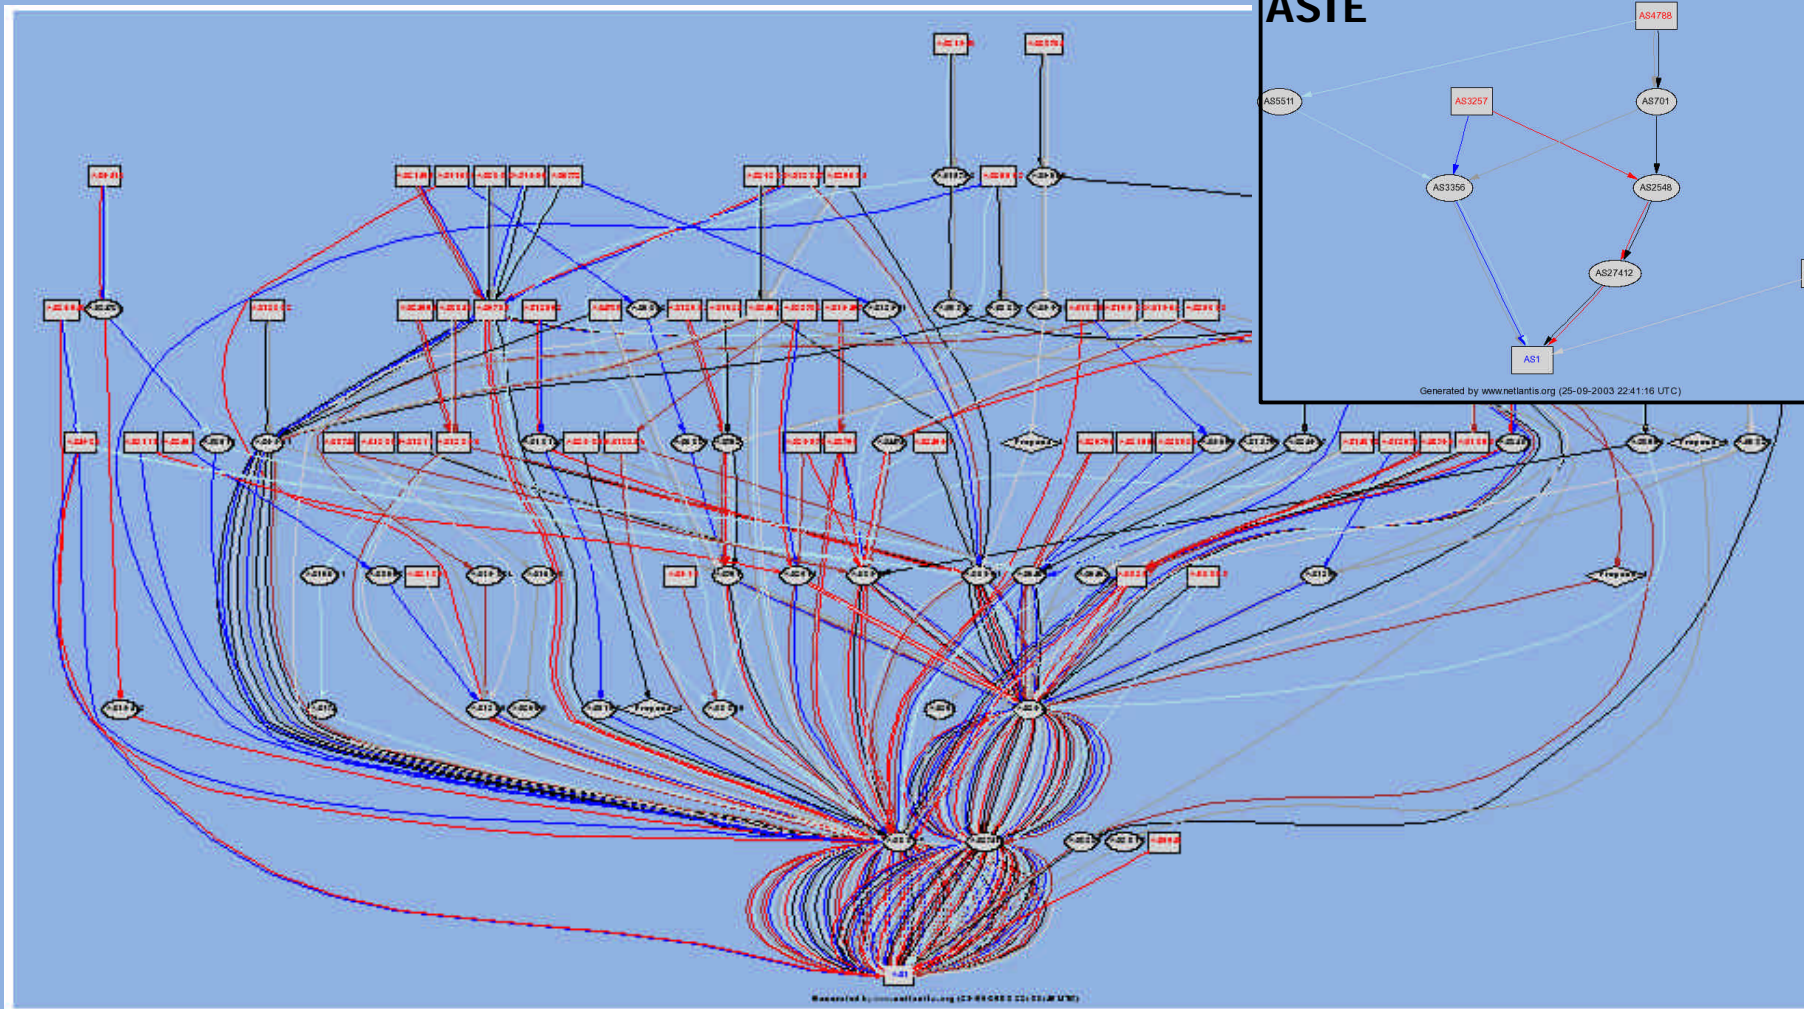

📁 Autres

- 📁 Telnet and whois query tool
- 📁 Cisco IP Phone XML interface
- 📁 ...

Graphical AS Path for 213.228.0.0/18

This network is announced by AS12322.

Hold your mouse over the flag to get more details about a particular AS.

...

AS CHECKER RESULTS FOR AS15600

AS NAME : LAN-SERVICES
MAINTAINER : CH-LAN-MNT
DESCRIPTION : LAN Services AG Autonomous System
SOURCE : RIPE

PREFIXES ANNOUNCED BY AS15600

62.204.96.0/19 193.218.104.0/24 194.158.233.0/24 194.230.57.0/24
194.230.79.32/27 195.65.76.0/24 195.65.77.0/24 195.65.78.0/24
212.60.32.0/19 213.142.160.0/19 213.213.160.0/19 213.221.192.0/18

✍ Remplacer NETGEO (CAIDA)

✍ ROOTZMAP

✍ NETEO

✍ BGPMON

PYRANHA

ZEBRA met toutes les routes en mémoire...
... performances catastrophiques

PYRANHA est un logiciel dont
le but est d'enregistrer les
updates BGP en temps réel