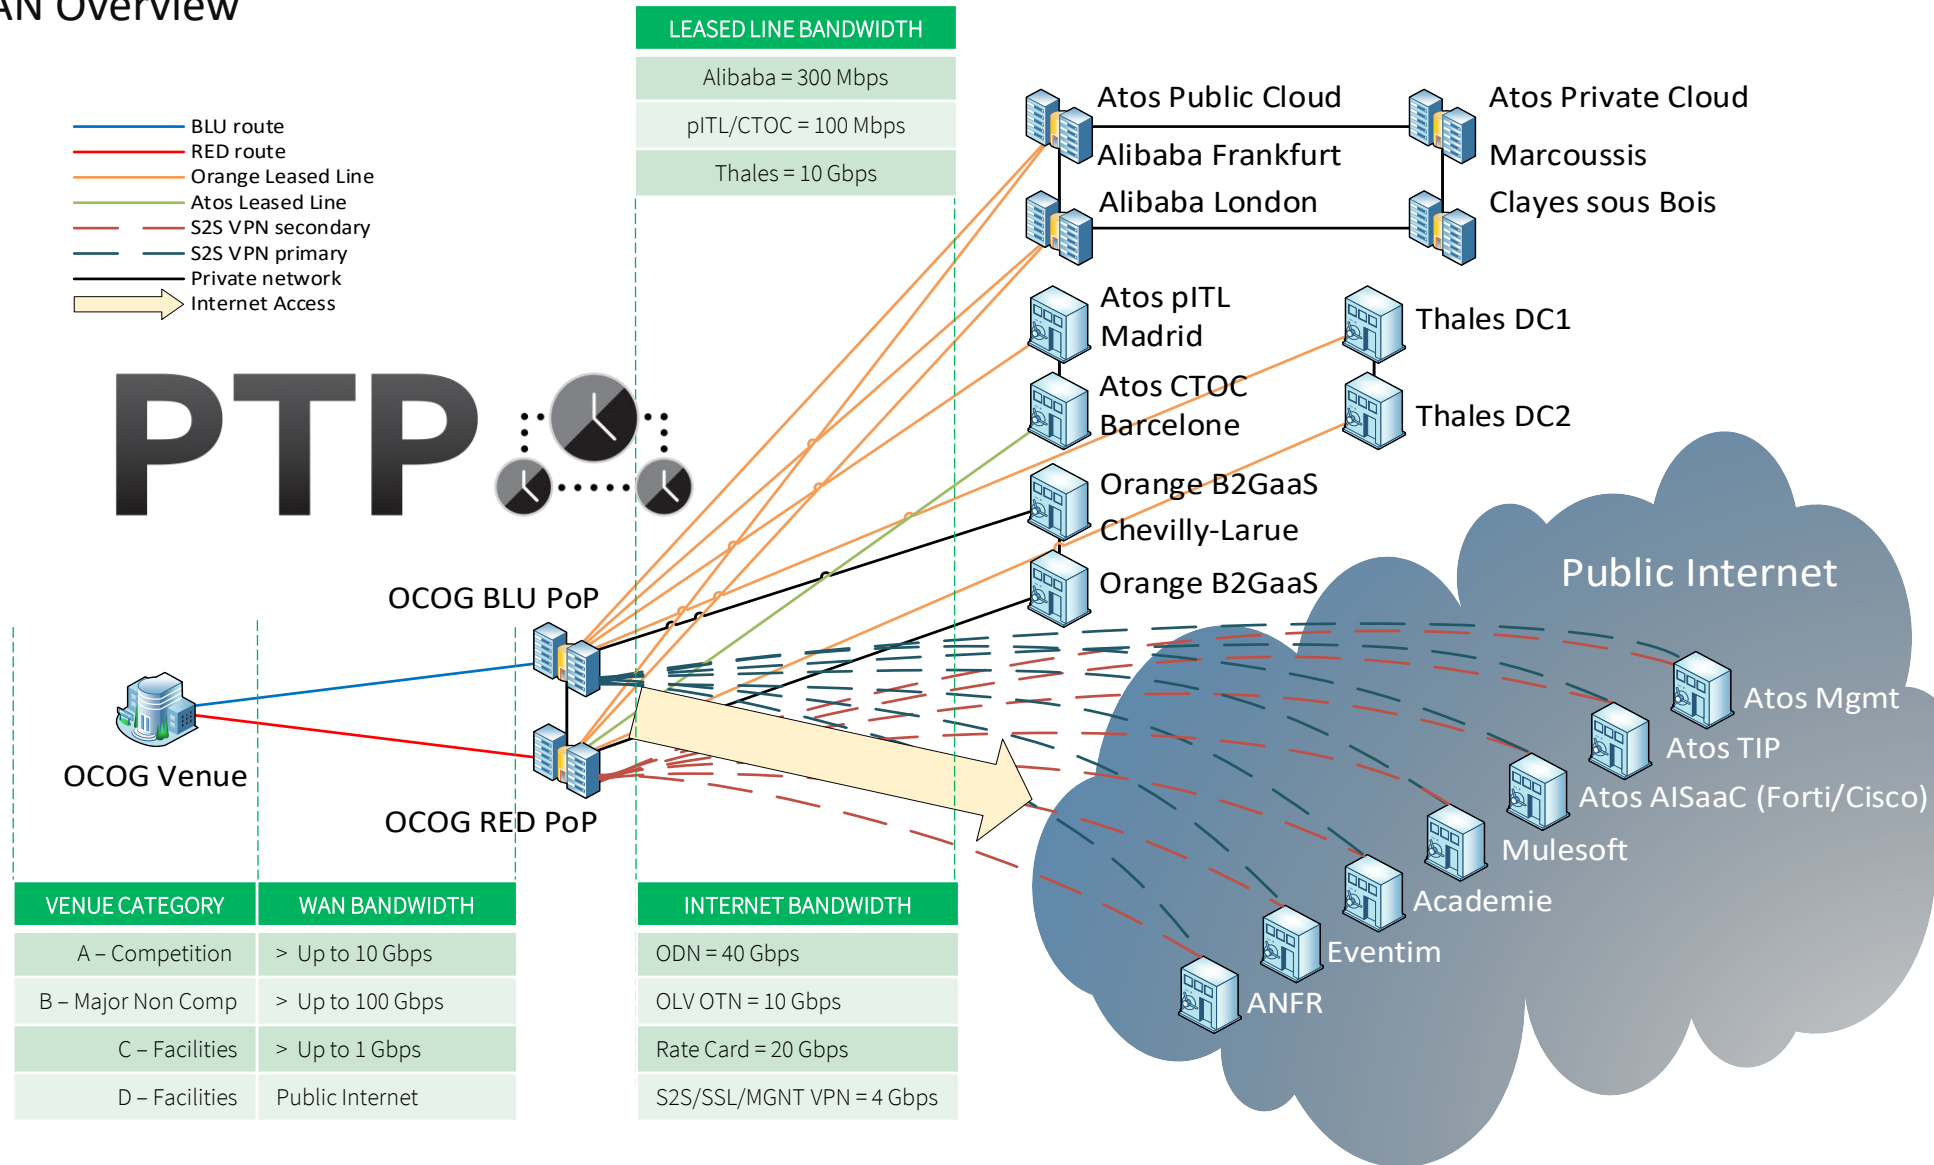

# VENUE NETWORKS

## Delivered services

Apply to all accredited, spectators and OCOG services

- Glossary**
- BCN Broadcast Contribution Network
  - BON Back Office Network
  - CCR Commentary Control Room
  - CPN Competition Network
  - DIA Direct Internet Access
  - DIVA Data Video Intercom Audio
  - ODN OCOG Data Network
  - OIN OCOG IT Network
  - OTN OCOG Technology Network
  - MAB MAC Address Bypass
  - NAC Network Access Control
  - RIS Remote Interpretation Service
  - SIA Shared Internet Access

# #1 ODN – OCOG DATA NETWORK

## WAN Overview

Apply to all accredited and OCOG services

**Glossary**

CTOC	Central Technology Operation Center
DC	DataCenter
pITL	physical Integration & Testing Lab
ODN	OCOG Data Network
OLV	Olympic Village
S2S	Site to Site
TIP	Threat Intelligence Platform
VPN	Virtual Private Network
WAN	Wide Area Network