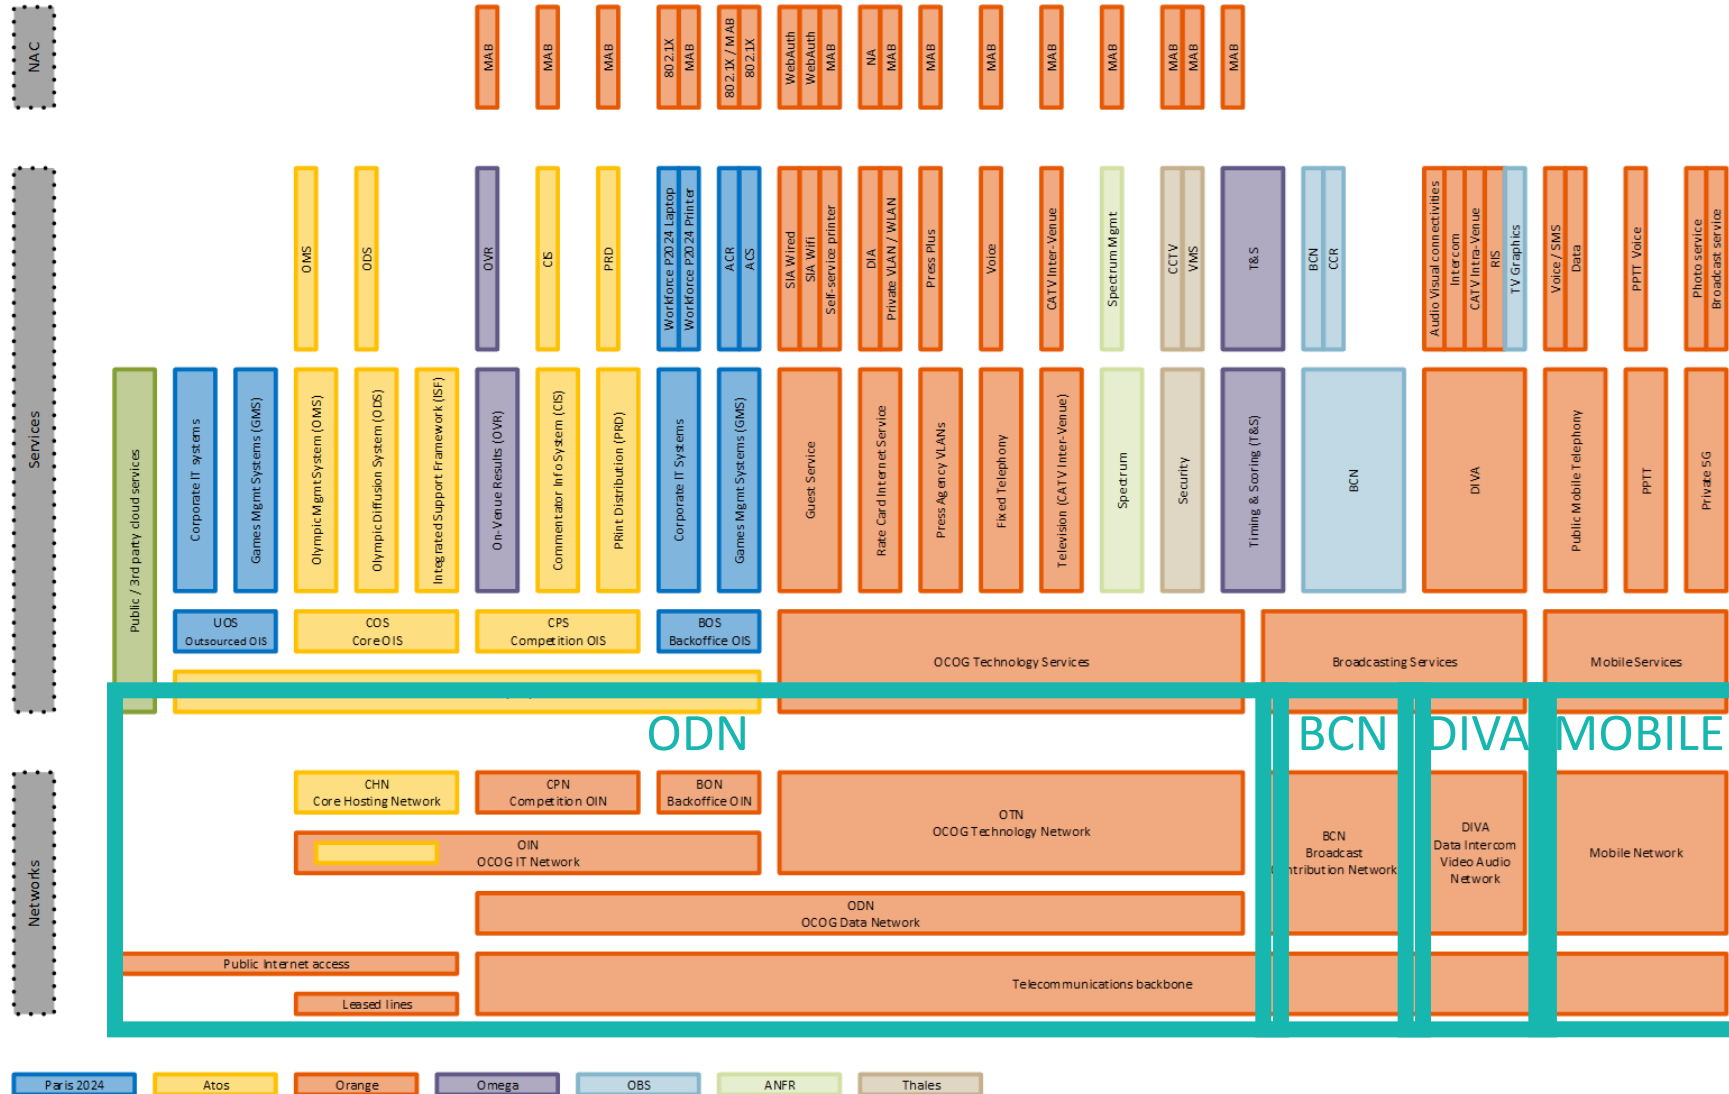

VENUE NETWORKS

Delivered services

Apply to all accredited, spectators and OCOG services

1. **Glossary**
2. BCN Broadcast Contribution Network
   - BON Back Office Network
   - CCR Commentary Control Room
   - CPN Competition Network
   - DIA Direct Internet Access
   - DIVA Data Video Intercom Audio
   - ODN OCOG Data Network
   - OIN OCOG IT Network
   - OTN OCOG Technology Network
   - MAB MAC Address Bypass
   - NAC Network Access Control
   - RIS Remote Interpretation Service
   - SIA Shared Internet Access