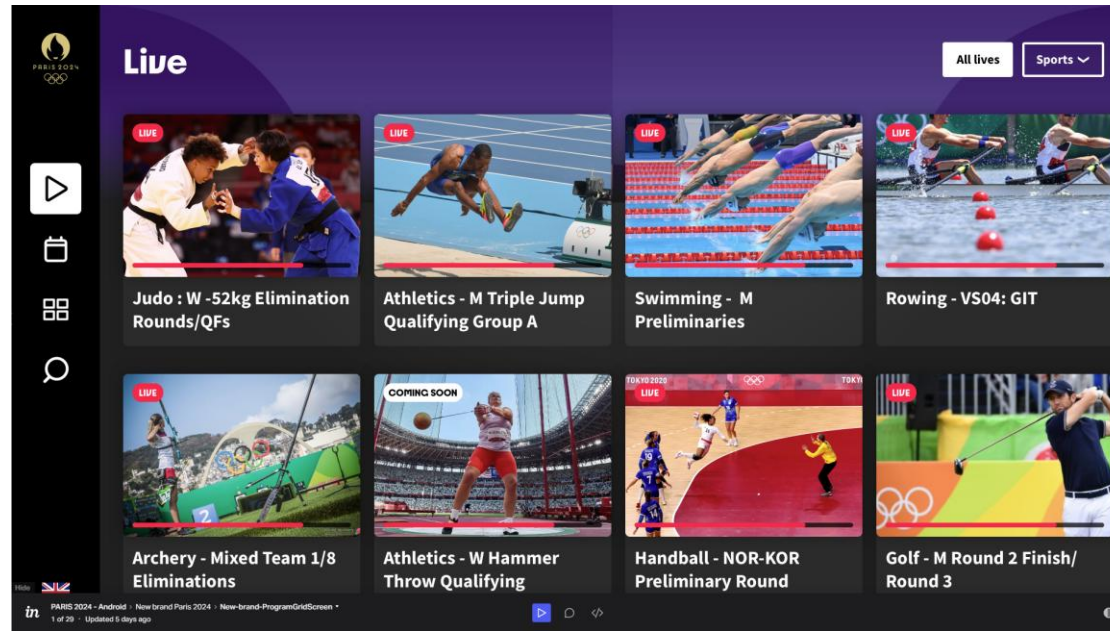

#1 ODN – OCOG DATA NETWORK

CATV **Inter-Venue** service (Multi Feed) : Streaming TV

Content

- 50 Games channels
- Up to 20 Commercial channels
- TV channels provided by OBS
- Application's NOT available on stores

Apply to all accredited and OCOG services