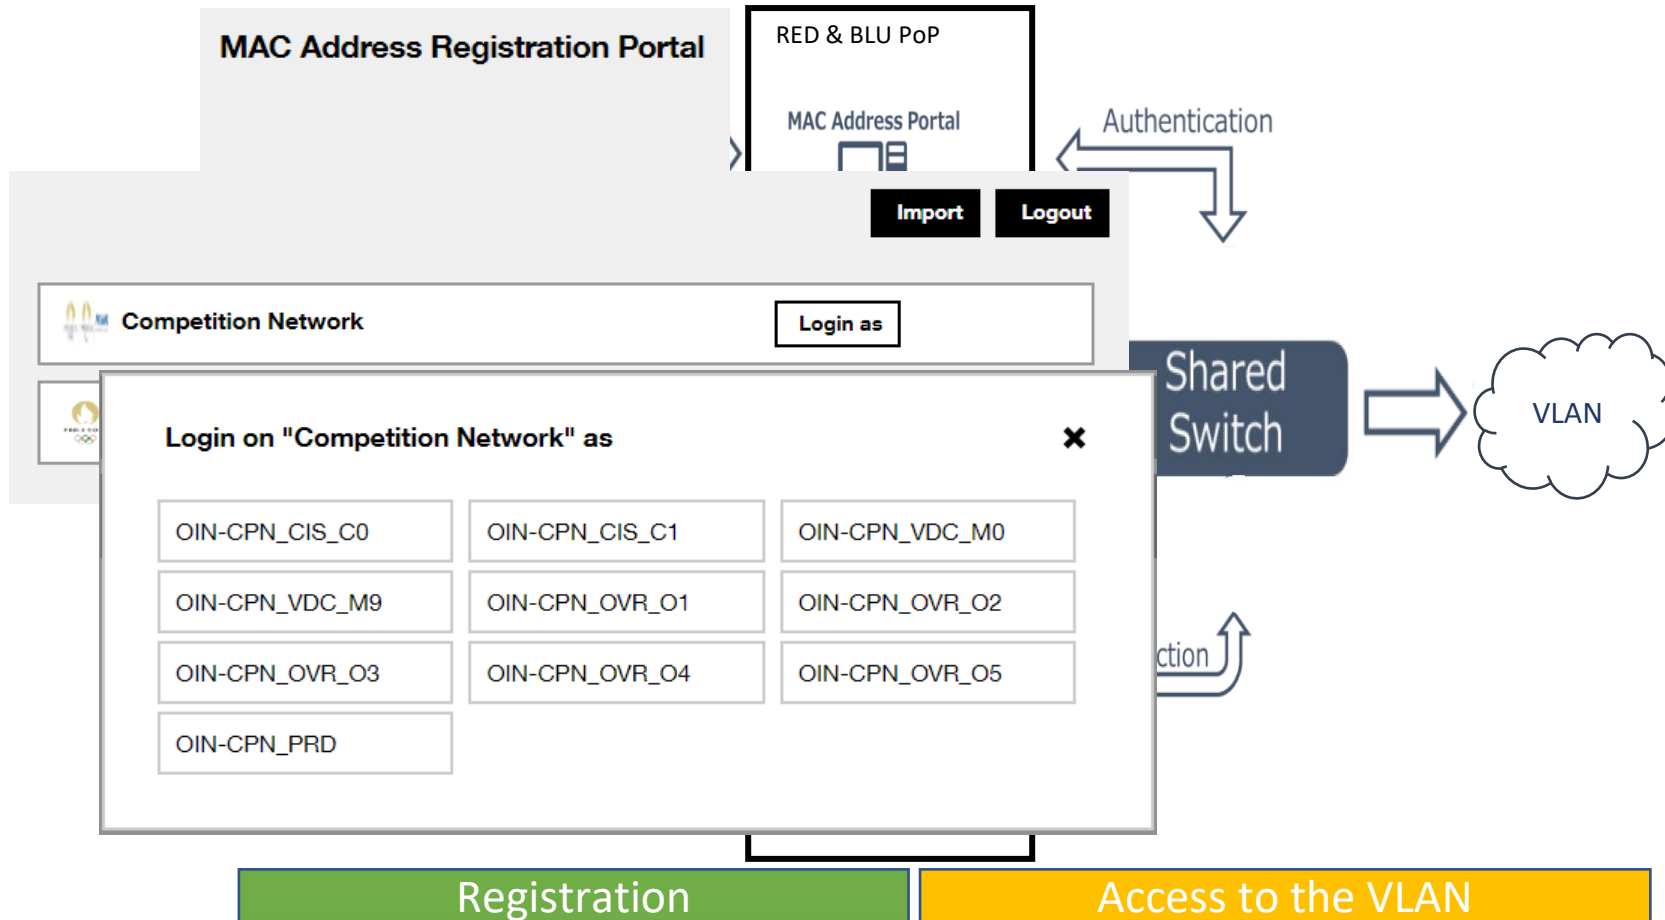

# #1 ODN – OCOG DATA NETWORK

## Network Access Control (NAC) – Principle

Apply to all accredited and OCOG services

- Glossary**
- BON Back Office Network
  - CPN Competition Network
  - ODN OCOG Data Network
  - OIN OCOG IT Network
  - OTN OCOG Technology Network
  - MAB MAC Address Bypass
  - MARP MAC Address Registration Portal
  - NAC Network Access Control

# #1 ODN – OCOG DATA NETWORK

Network Access Control (NAC) – MARP

PARIS2024

Apply to all accredited and OCOG services

**Glossary**

- ODN OCOG Data Network
- MARP MAC Address Registration Portal
- NAC Network Access Control
- VLAN Virtual Local Area Network